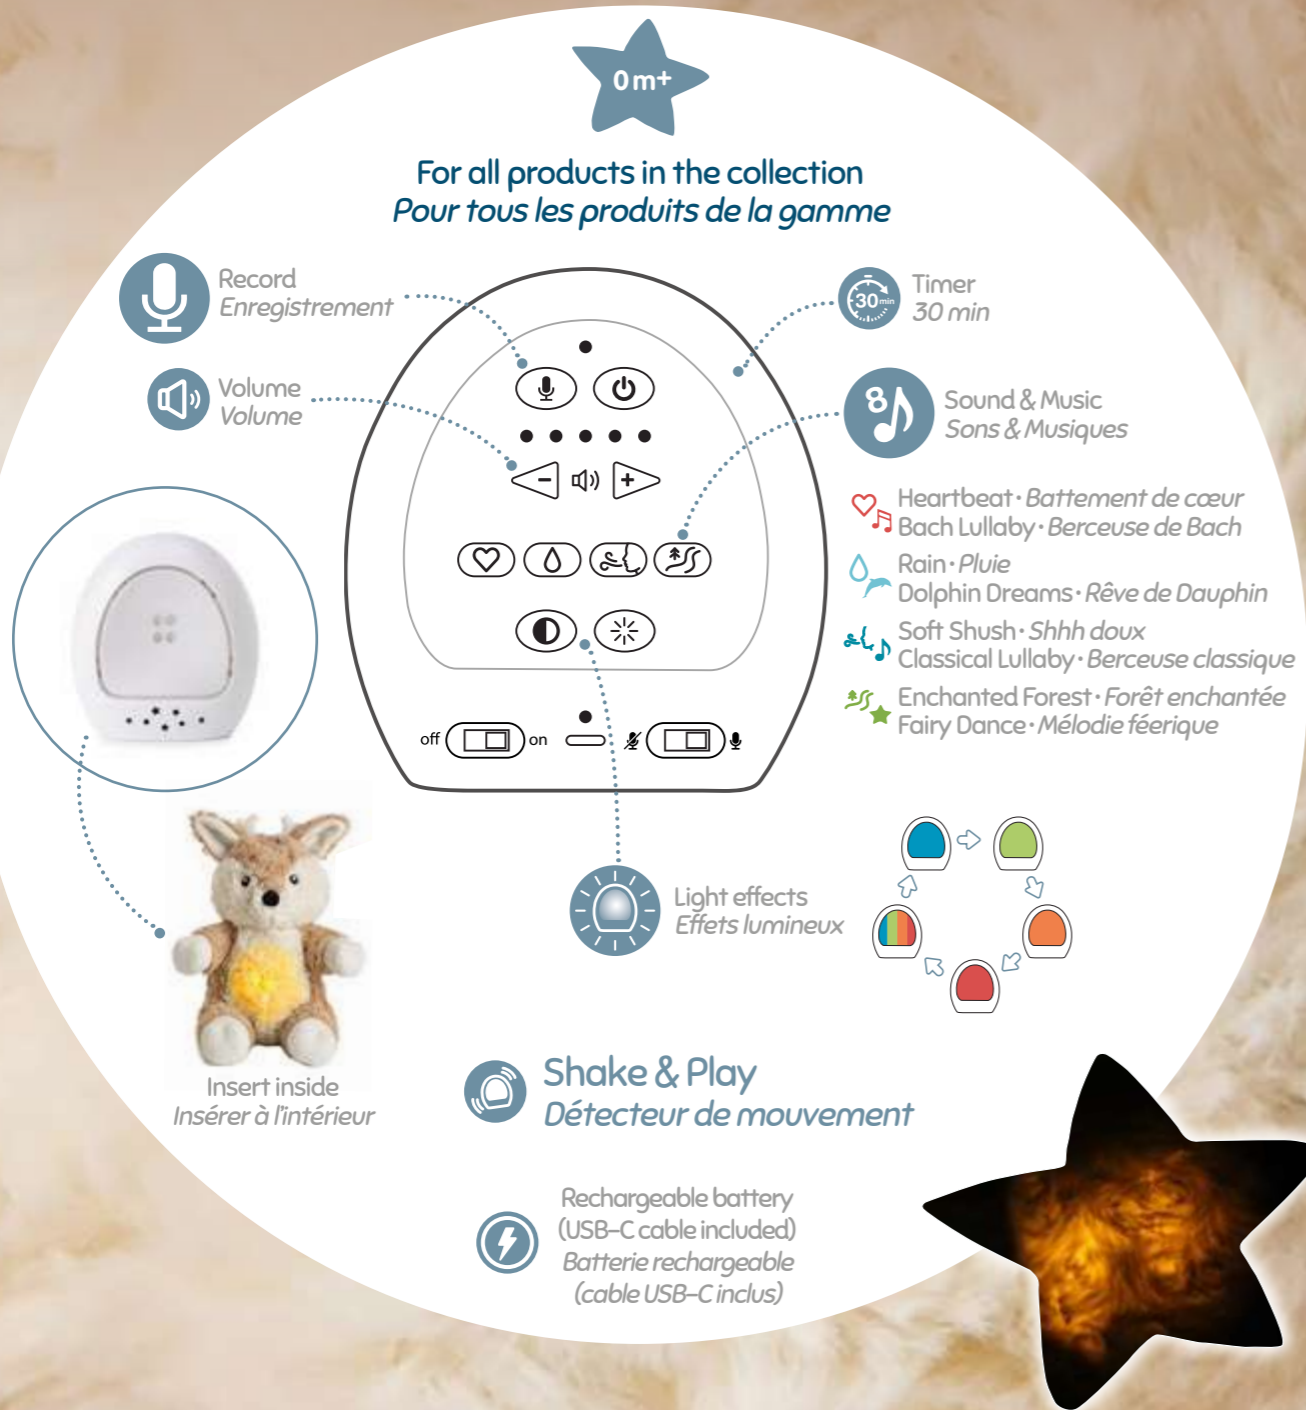

LoveLight™ Buddies

EN
LoveLight™ Buddies plays 4 melodies and 4 white noises, and light up with a warm glow that gently pulses. Parents can record a sweet message or sing their child's favorite lullaby. An innovation for the well-being of little ones... and the whole family.

FR
Les **LoveLight™ Buddies** jouent 4 mélodies et 4 bruits blancs, et s'illuminent d'une lueur chaleureuse qui pulse doucement. Les parents peuvent enregistrer un doux message ou chanter la berceuse préférée de leur enfant. Une innovation au service du bien-être de bébé... et de ses parents.

ES
Latido del corazón
• Canción de cuna de Bach
Lluvia • Sueño del delfin
Dulce silencio • Canción clásica
Bosque encantado
• Melodía de hadas

IT
Battito del cuore
• Ninna nanna di Bach
Pioggia • Sogni dei delfini
Dolce shhh • Ninna nanna classica
Foresta incantata
• Melodia fiabesca

DE
Herzschlag • Bachs Schlaflied
Regen • Träume eines Delfins
Beruhigungsmusik
• Klassisches Schlaflied
Zaubervald
• Feentanz

PL
Bicie serca • Kolysanka Bacha
Deszcz • Sen Delfina
Szum • Klasyczna kolysanka
Strumyk • Taniec Wróżki
melodia