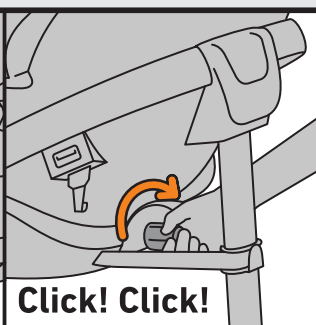

1. Installation