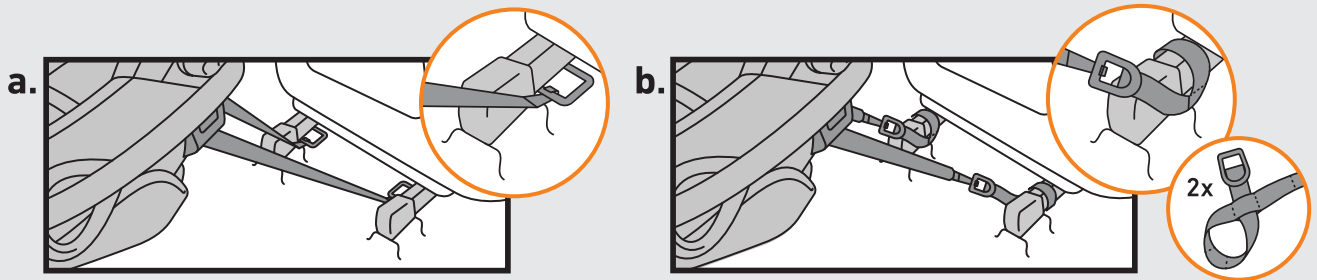

# BeSafe®

BeSafe Stretch

approx.  
2 years

max. 125 cm  
max. 36 kg

BeSafe Stretch

## 1. Installation