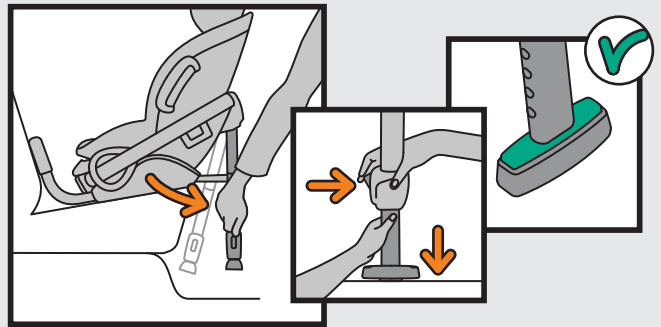

# BeSafe®

BeSafe Stretch

approx.  
2 years

max. 125 cm  
max. 36 kg

BeSafe Stretch

## 1. Installation