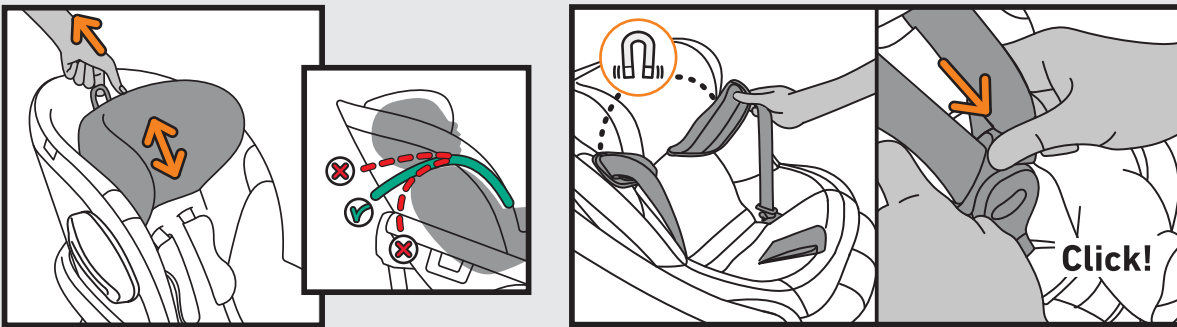

2. Usage

3. De-installation