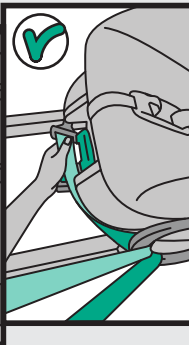

1. Installation