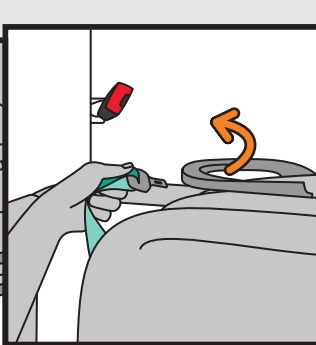

1. Installation