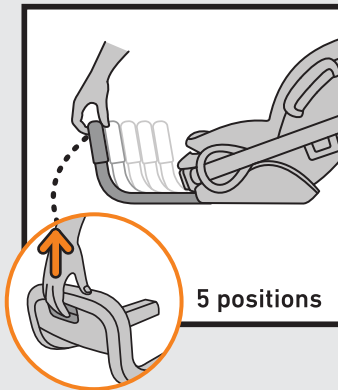

1. Installation