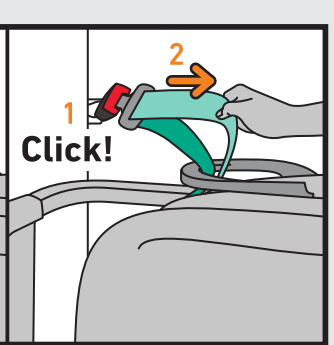

1. Installation