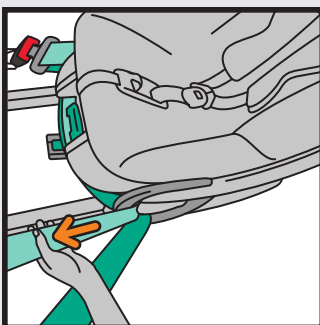

1. Installation