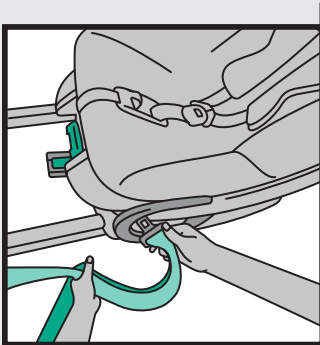

1. Installation