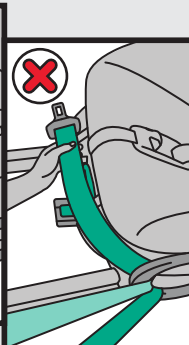

1. Installation