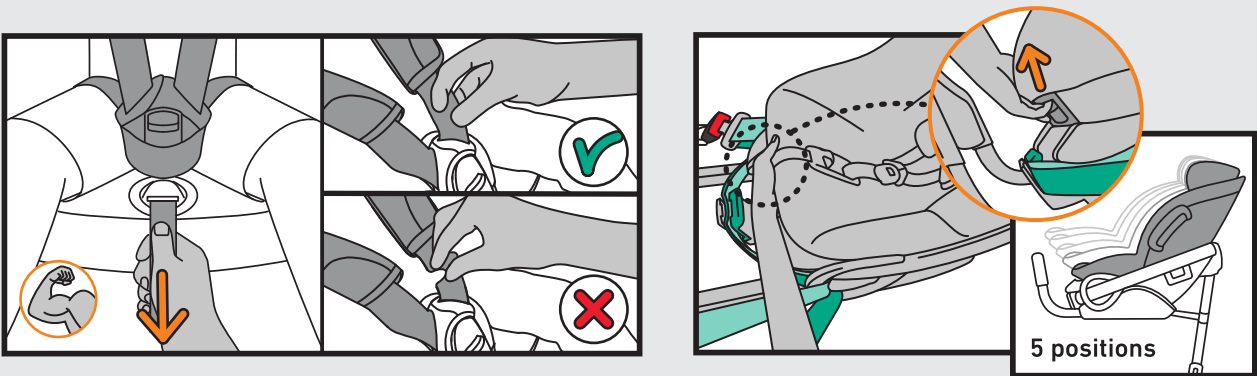

2. Usage

3. De-installation