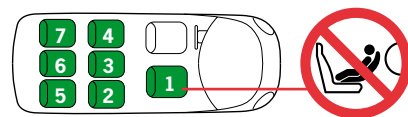

Car manufacturer	Model	First year of production	Approved seats
Alfa Romeo	147	2007	2,4
	156 wagon	2005	2,4
	159	2005	2,4
	Mito	2008	1,2,4
	GT Sportcoupe	2010	2,4
Audi	A1	2010	2,4
	A2	2000	1,2,4
	A3, S3	1997	2,4
	A3, S3	2003	1,2,4
	A3 sportback	2003	1,2,4
	A3 cabrio	2008	1,2,4
	A4, S4, RS4	1998	1,2,4
	A4 avant	1996	2,4
	A4, S4, RS4	2000	1,2,4
	A4 avant	2000	1,2,4
	A4 cabrio	2002	1,2,4
	A5, S5	2007	1,2,4
	A5 sportback	2009	1,2,4
	A5 cabrio	2009	2,4
	A6, S6, RS6	1998	2,4
	A6, S6, RS6	2004	1,2,4
	A7	2010	2,4
	A8, S8	1998	2,4
BMW	Q3	2010	1,2,4
	Q5	2008	1,2,4
	Q7	2006	1,2,4
	R8	2007	1
	1 serie	2005	2,4
	3 serie	Isofix	2,4
	5 serie	Isofix	2,4
	7 serie	Isofix	2,4
	Mini	Isofix	2,4
	Mini Club Man	2007	2,4
Chvrolet	X1	2004	2,4
	X3	2004	2,4
	X5	2004	2,4
	X6	2008	2,4
	Aveo	2006	2,4
	Captiva	2006	2,4
	Cruze	2009	2,4
	Epica	2006	2,4
	Kalos	2002	2,4
	Lacetti	2004	2,4
Chrysler	Matiz	2005	2,4
	Nubira	2009	2,4
	Orlando	2011	2,4
	Spark	2009	2,4
	Dodge Caliber	2006	2,4
	Jeep Cherokee	2002	2,4
	PT cruiser	2000	2,4
	Voyager	2001	2,4,5,7