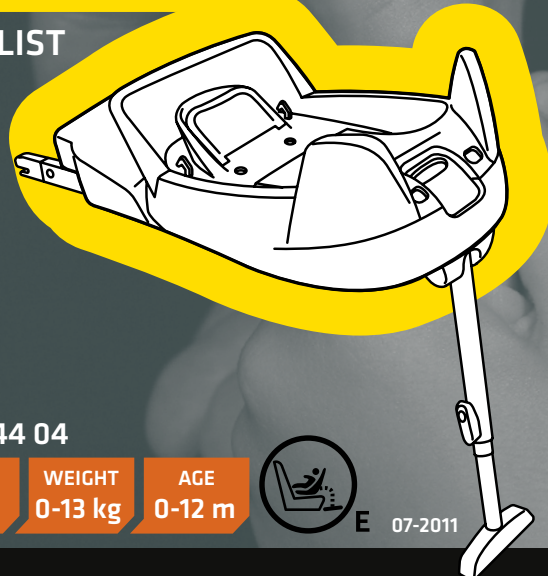

BE04 8005
12201800

iZi Go Isofix™

REARWARD-FACING

CAR LIST

ECE R44 04

GROUP
0+

WEIGHT
0-13 kg

AGE
0-12 m

E 07-2011

BeSafe®

HTS BeSafe as

N-3535 Krøderen, Norway - www.besafe.eu

BeSafe®

Approved cars for iZi Go Isofix provided that the car is equipped with Isofix

The iZi Go Isofix is a semi-universal Isofix child restraint system. It is approved to regulation 44.04 series of amendments for general use in vehicles fitted with Isofix anchorage systems. It will fit vehicles with positions approved as Isofix positions (as detailed in the vehicle handbook), depending on category of the child and of the fixture. The mass group and the Isofix size class for which this device is intended is : E.

The iZi Go Isofix is suitable for fixing into the seat positions of the cars listed below, providing approved Isofix points are fitted and available. Seat positions in other cars may also be suitable to accept this child restraint, however we have not yet tested that combination of car and iZi Go Isofix base and seat. If in doubt, consult either BeSafe or the retailer. For updated carlist see: www.besafe.eu