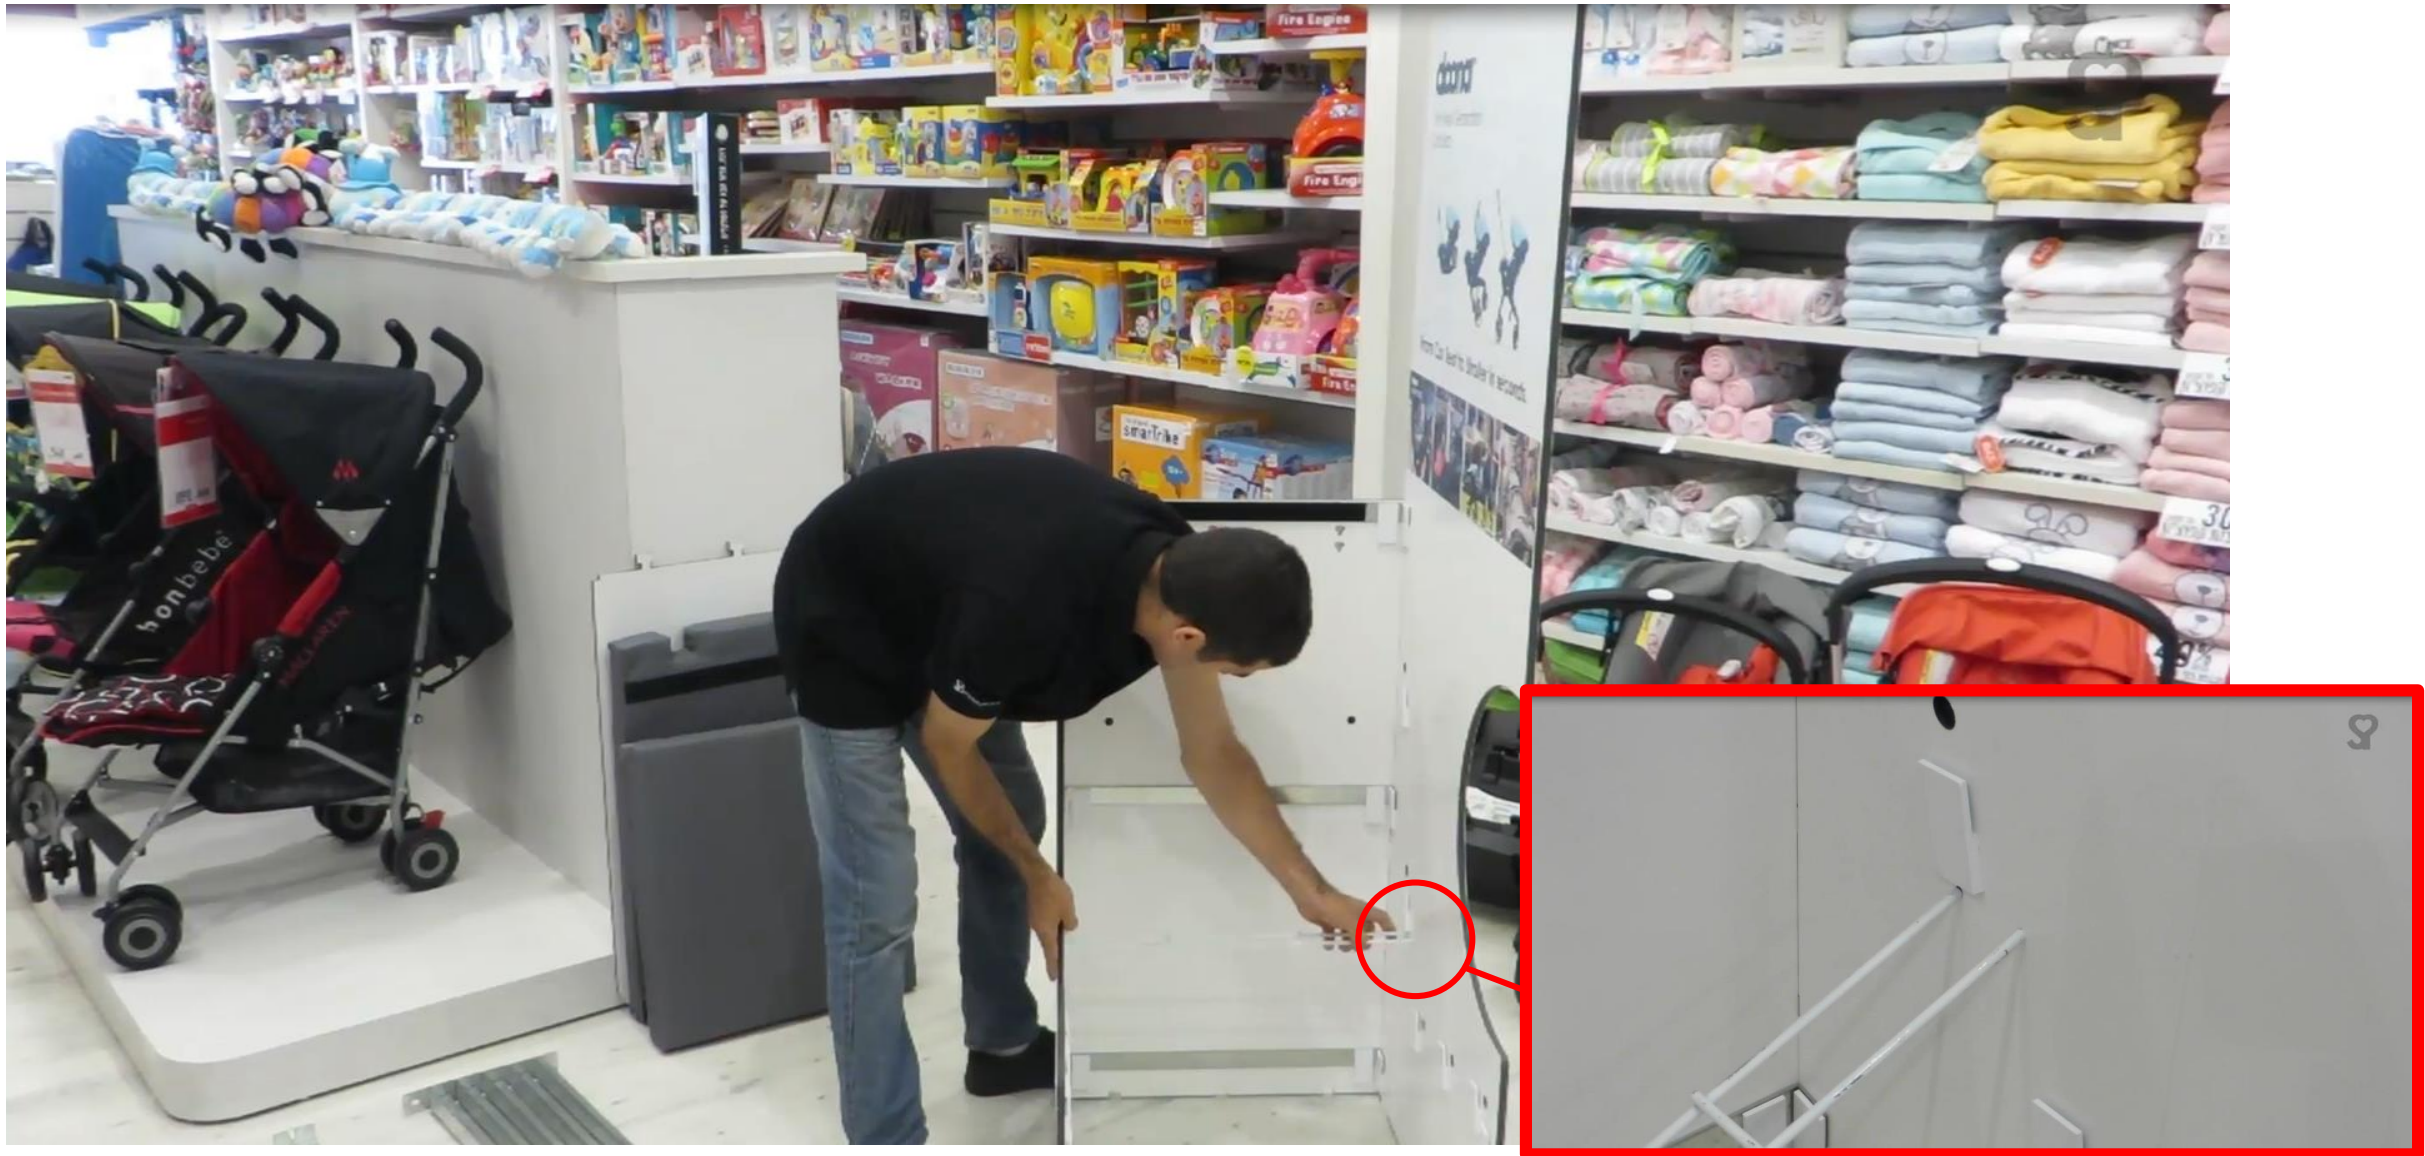

Front view

Back view

Turn clockwise  
→

X10  
(2 per bar)

X10  
(2 per bar)

Zipper in back.

Color swatch  
is not included  
in the P.O.S  
package.

Must turn green