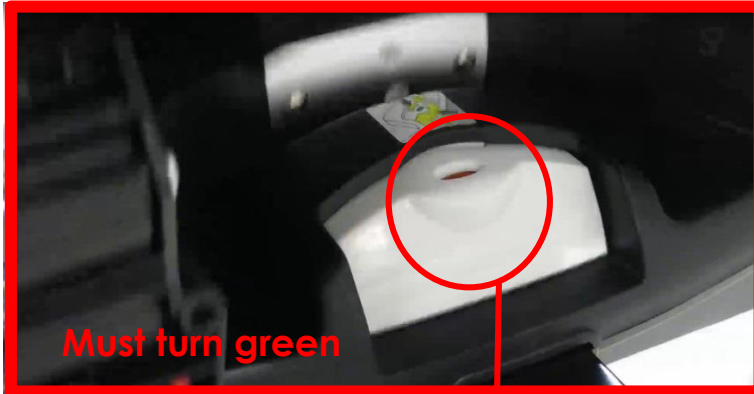

Front view

Back view

Turn clockwise  
→

X10  
(2 per bar)

X10  
(2 per bar)

Zipper in back.

Color swatch  
is not included  
in the P.O.S  
package.

Must turn green

Front view

Back view