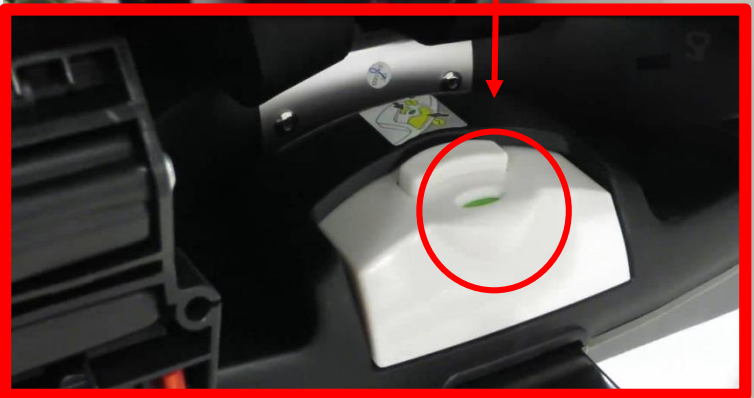

Front view

Back view

Turn clockwise  
→

X10  
(2 per bar)

X10  
(2 per bar)

Zipper in back.

Color swatch  
is not included  
in the P.O.S  
package.

Must turn green