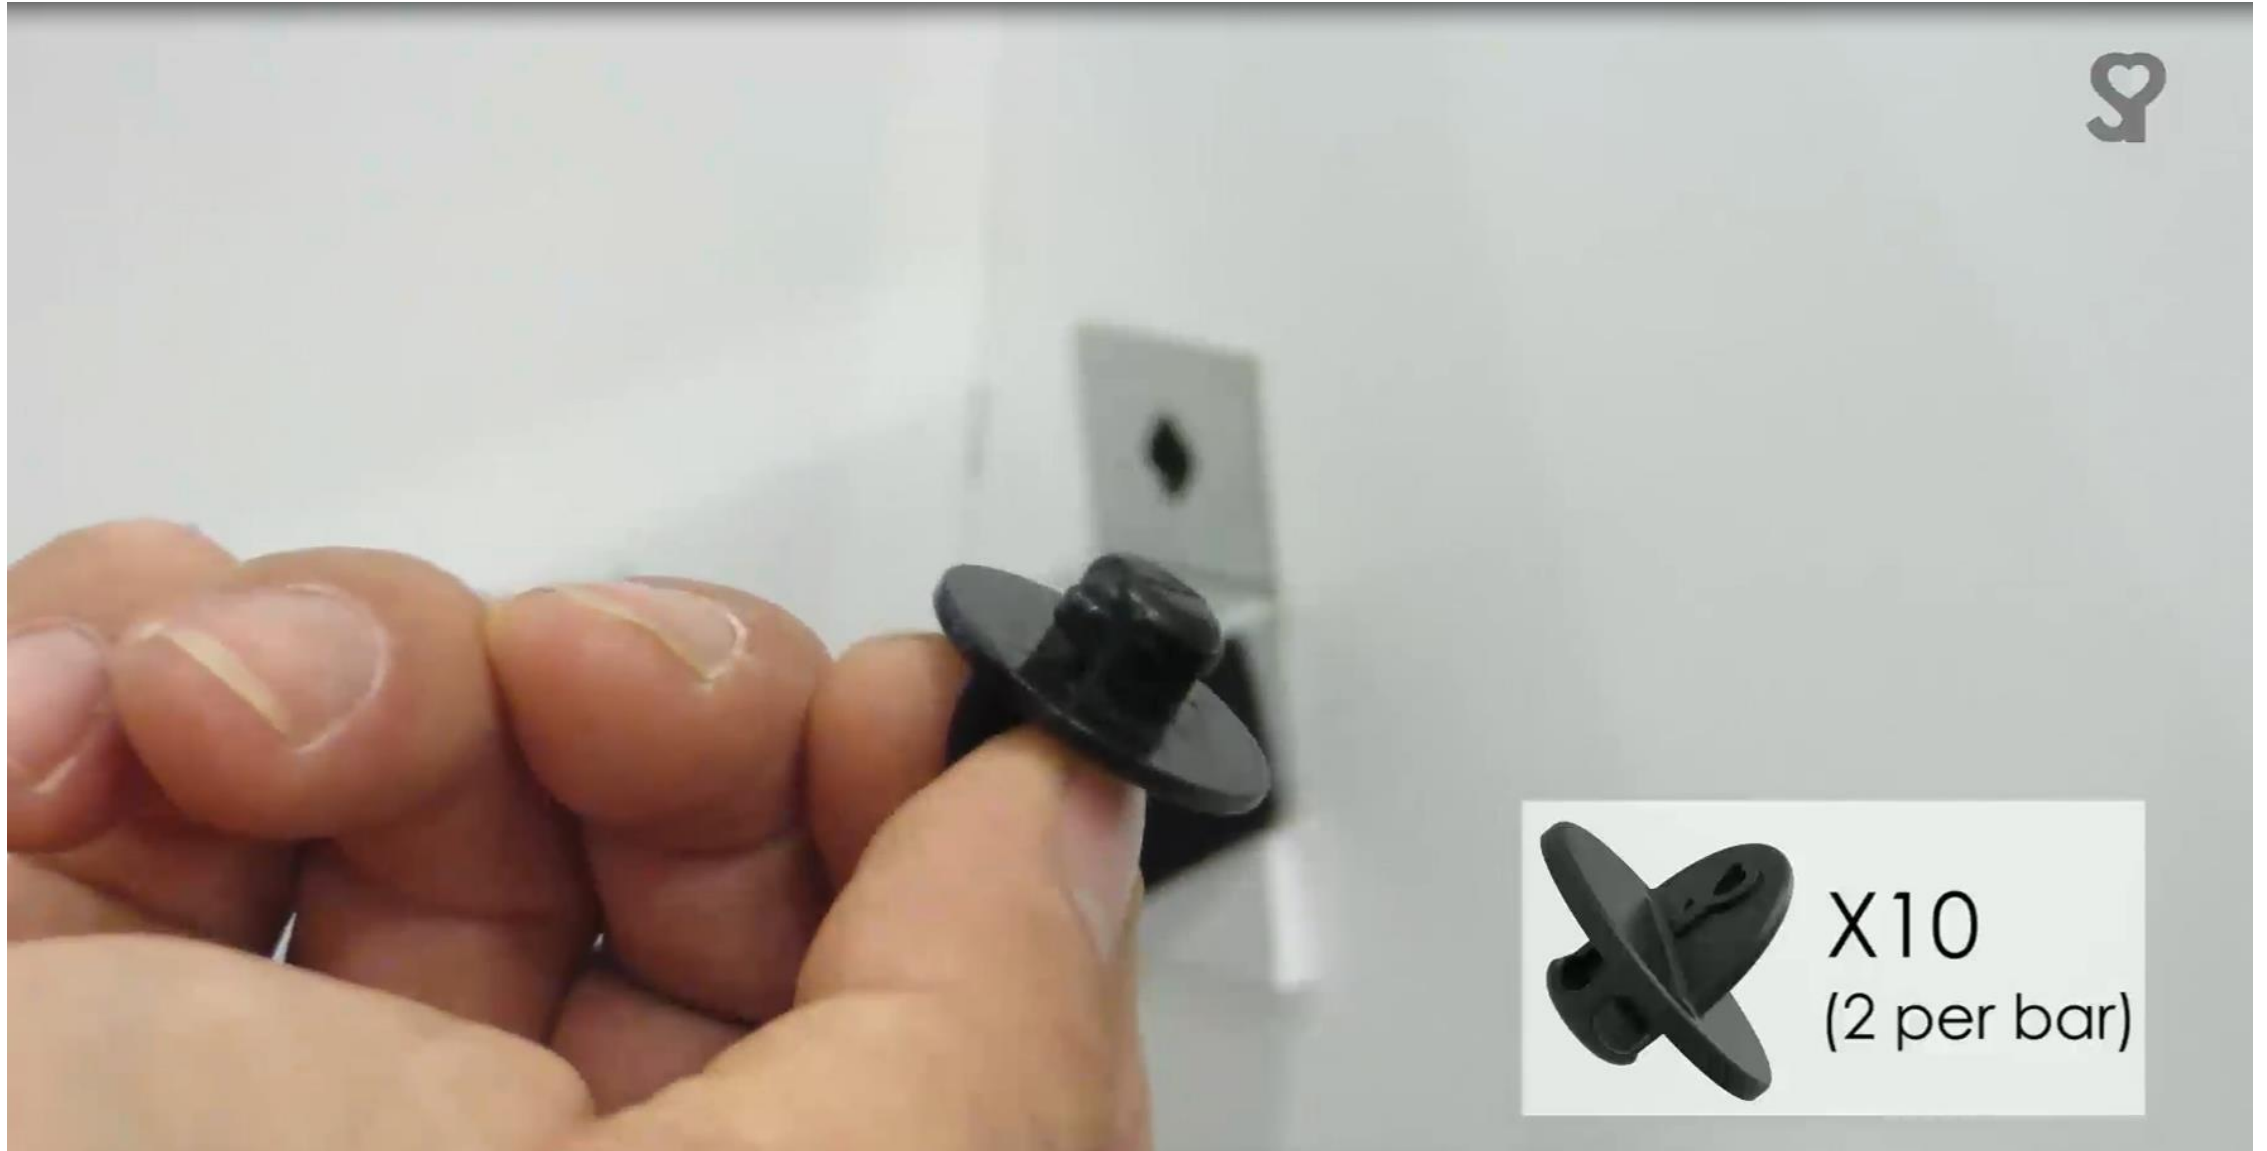

Front view

Back view

Turn clockwise  
→

X10  
(2 per bar)

X10  
(2 per bar)

Zipper in back.

Color swatch  
is not included  
in the P.O.S  
package.

Must turn green

Front view

Back view