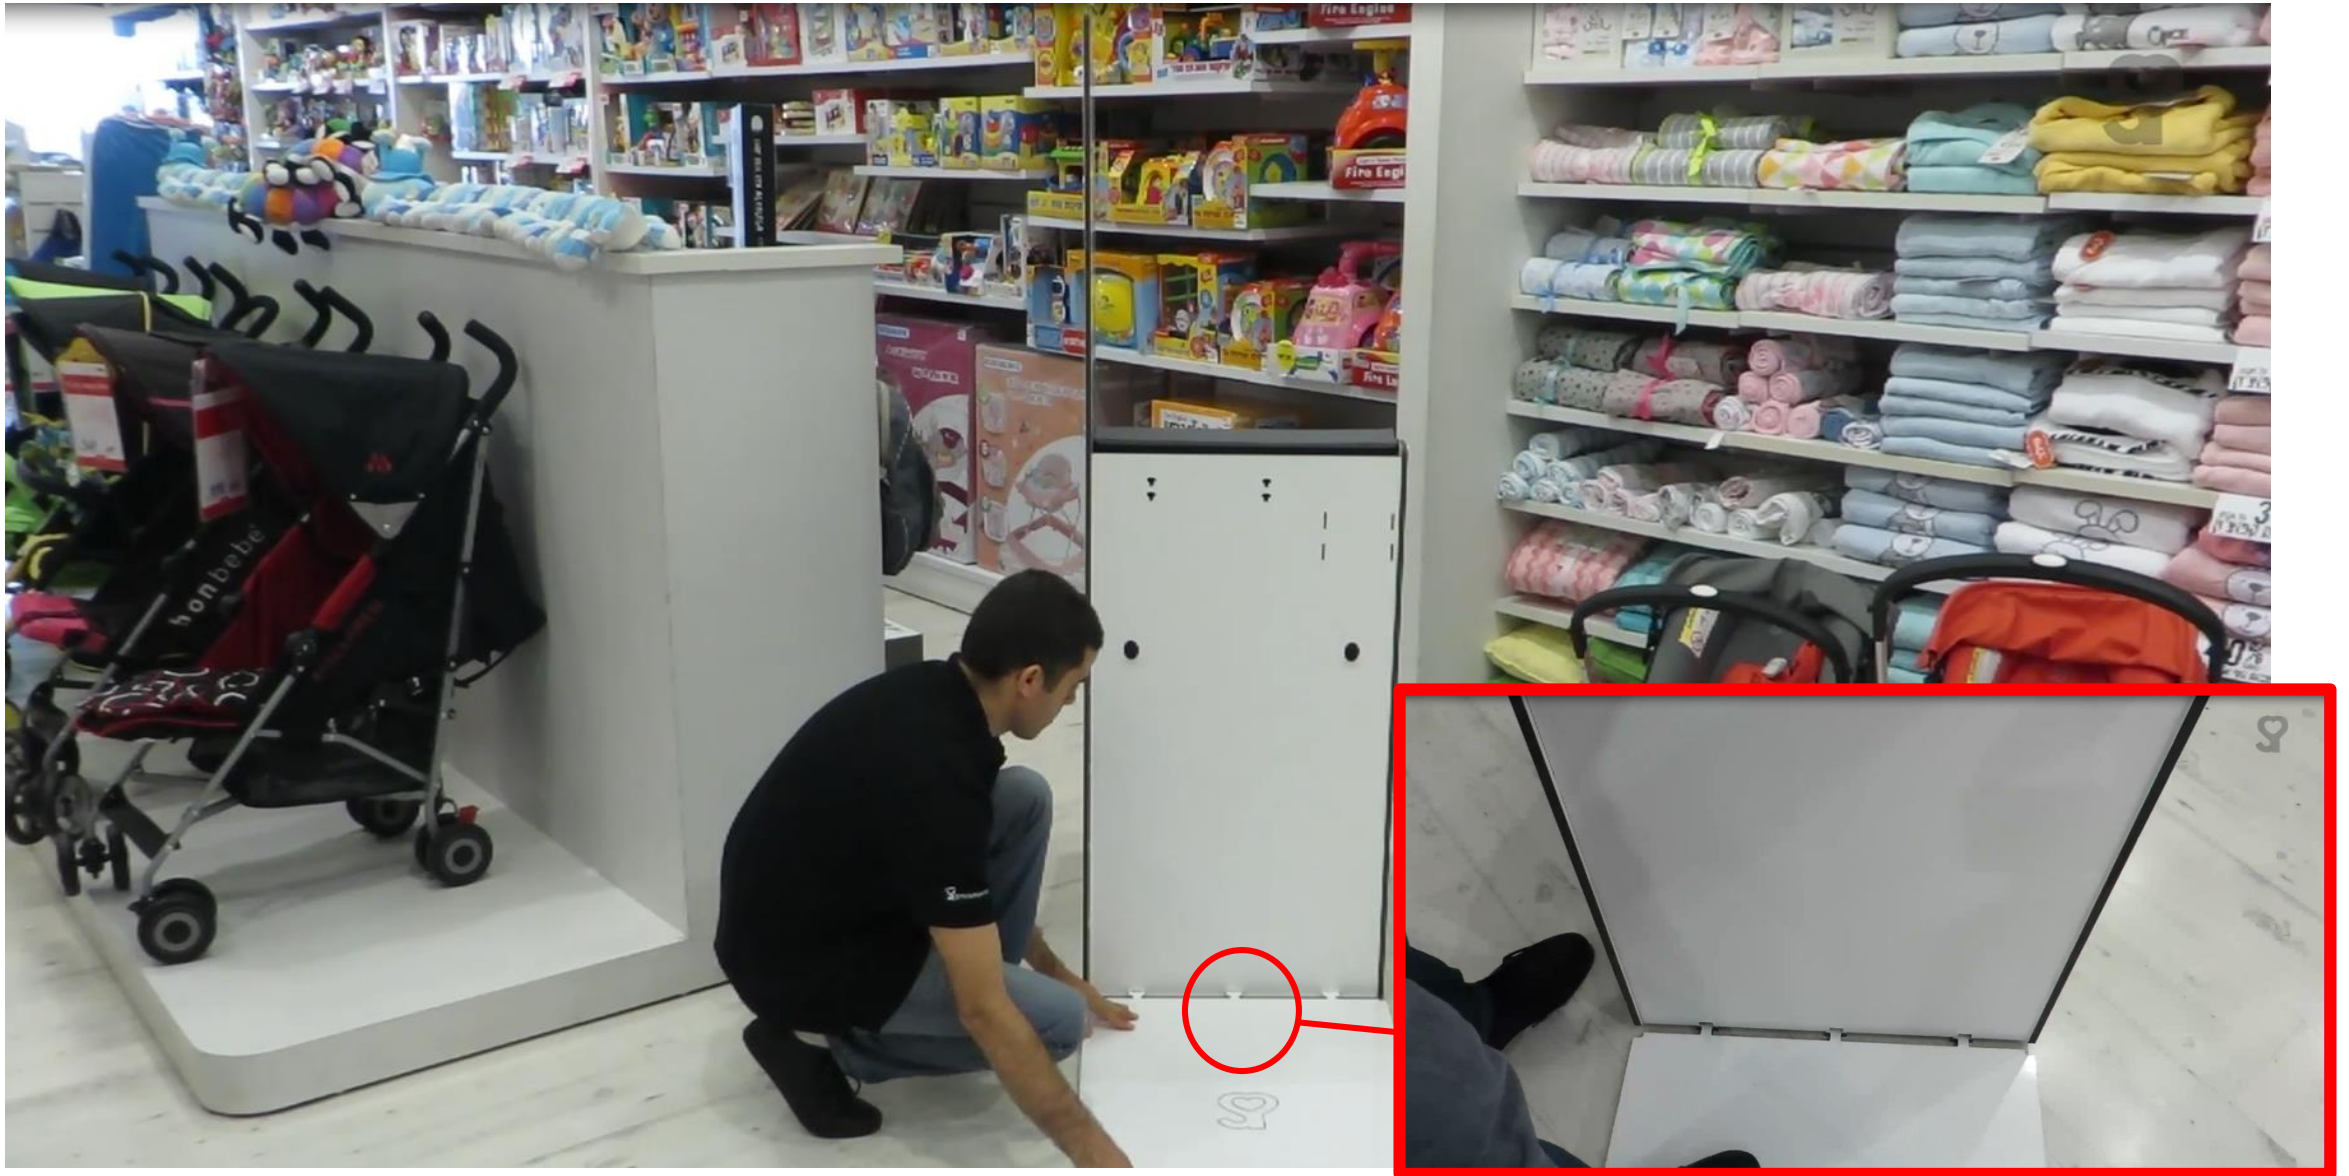

Front view

Back view

Turn clockwise  
→

X10  
(2 per bar)

X10  
(2 per bar)

Zipper in back.

Color swatch  
is not included  
in the P.O.S  
package.

Must turn green